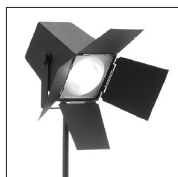

COLLECTION

INDOOR

Foto