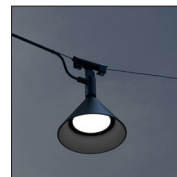

A LIGHT

Now it's the world premiere for a light, a new pendant luminaire that doesn't dazzle. It's been named A LIGHT. A pendant with an infinite variable where the outer and inner shades can be varied or where both shades can be painted in the same color.

The most recent addition, Curve Cluster, features three branches bundled together to form a pendant lamp. Curve Cluster can function as a standalone light or be combined with multiple pieces to create an organic chandelier. The lamp can also be customized with either lamp shades in painted metal or glass globes in different sizes.

Convex

Convex

Droppen

Fisherman

Lumo

Lumo

Lyx

Karo