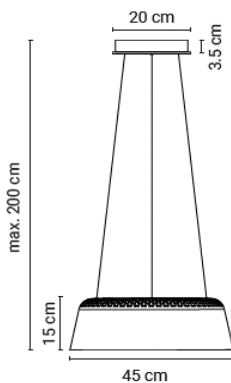

20RINGE00005001

White (RAL9016) 2m white cables / white ceiling rose

825 €

20RINGE00005040

Black (RAL 9005) 2m black cables / black ceiling rose

825 €

20DRIVER00007

Dali driver

104 €