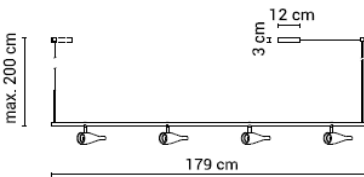

4-Spot

20TIM1694LESZ40	Black (RAL 9005), Ash black	1.599 €
20TIM1694LOAK40	Black (RAL 9005), Oak	1.599 €
20TIM1694LNUT40	Black (RAL 9005), Walnut	1.630 €

20DRIVER00010	Dali Driver	104 €

Timber Lounge