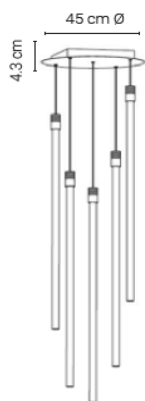

Chandelier 5 pcs

Ceiling rose (white RAL 9016 or black RAL 9005)

20VAPOURCH53V40	Black heatsinks 3m black cables	3.399 €
20VAPOURCH53V51	Gold heatsinks 3m black cables	3.399 €
20VAPOURCH56V40	Black heatsinks 6m black cables	3.529 €
20VAPOURCH56V51	Gold heatsinks 6m black cables	3.529 €

For custom configuration see Vapour configuration form in appendix F of pricelist.

Sleeve (optional)

Materials: PET and anodized aluminum

20VAPOUR000TRGO	Transparant sleeve / gold holders	219 €
20VAPOUR000TRZW	Transparant sleeve / black holders	219 €
20VAPOUR000ZWZW	Black sleeve / black holders	219 €

Xio