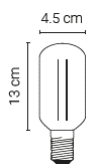

20KING06005040	black	60 x 60	825 €
20KING06005051	gold	60 x 60	825 €

Available until stock runs out.

E14 light source (recommended)

20FILAMENTLED45	LED Filament E14	25 €
4.5W | 2700K | 450lm | CRI90		
A+ dimmable phase cut		

King Arthur Wall