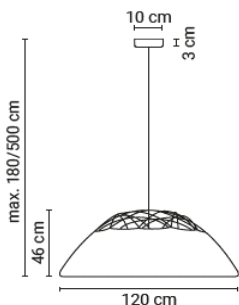

L E27 max. 60W excl. light source

20GLOW12005001	White	1.8m cable	749 €
20GLOW12005040	Black	1.8m cable	749 €
20GLOW12005070	Grey	1.8m cable	749 €
20GLOW12005501	White	5m cable	779 €
20GLOW12005540	Black	5m cable	779 €
20GLOW12005570	Grey	5m cable	779 €