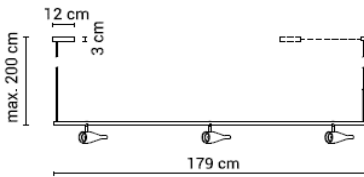

3-Spot

20TIM1693LESZ40	Black (RAL 9005), Ash black	1.379 €
20TIM1693LOAK40	Black (RAL 9005), Oak	1.379 €
20TIM1693LNUT40	Black (RAL 9005), Walnut	1.399 €