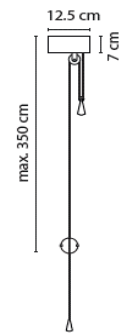

LED suspension

4.8W | 2700K | 600lm | CRI90

Dimmable | phase cut

20LIMPID001700A1

adjustable

380 €

3.5m black power cable, 3.5m steel cable