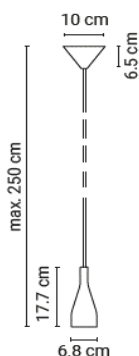

Small

20TIMBER07ESZ002	Ash black 2.5m black linen cable	145 €
20TIMBER07ESW001	Ash white 2.5m white linen cable	145 €
20TIMBER07OAK001	Oak 2.5m white linen cable	155 €
20TIMBER07NUT001	Walnut 2.5m white linen cable	165 €

Available until stock runs out.