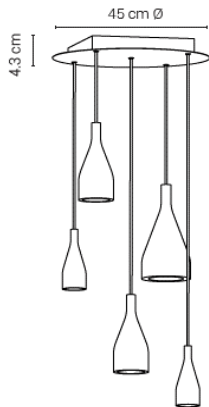

Chandelier 5 pcs

Combination of 2x S, 2x M, 1x L. Ceiling rose (white RAL 9016 or black RAL 9005)

20TIMBERCH5ESZ01	Ash black 2m matt black cable	1.119 €
20TIMBERCH5OAK01	Oak 2m matt black cable	1.213 €
20TIMBERCH5NUT01	Walnut 2m matt black cable	1.273 €

For custom configuration see Timber configuration form in appendix D of pricelist.