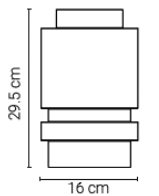

Appendix A

Axle Chandelier 3 glasses configurator for custom configuration

Step 1: Choose the colour of the ceiling rose

		price per piece	quantity	total
20PLAF0300000001	White (RAL 9016)	295 €		
20PLAF0300000040	Black (RAL 9005)	295 €		

Step 2: Choose the suspension type

LED suspension (If chosen, always add step 4)

20AXLE0020LED01	2m black cable	215 €		
20AXLE0050LED01	5m black cable	249 €		

Or

E14 suspension; max. 40W

20AXLE0040E1401	4m black cable	99 €		

Step 3: Choose the glass type and colour

Glass S

20AXLE001500048	Blue	499 €		
20AXLE001500031	Brown	499 €		
20AXLE001500233	Green	499 €		
20AXLE001500161	White	499 €		

Glass M

20AXLE001600048	Blue	695 €		
20AXLE001600031	Brown	695 €		
20AXLE001600233	Green	695 €		
20AXLE001600161	White	695 €		

Glass L

20AXLE002100048	Blue	745 €		
20AXLE002100031	Brown	745 €		
20AXLE002100233	Green	745 €		
20AXLE002100161	White	745 €		

Step 4: Add driver in combination with LED suspension

20DRIVER00003	250-900mA | 20W | phase cut	104 €		
Dali driver on request				

E14 light sources (recommended)

20FILAMENTLED45	LED Filament E14 4.5W | 2700K | 450lm | CRI90 A+ dimmable phase cut	25 €		

20FILAMENTLED25	LED Filament E14 4.5W | 2700K | 400lm | CRI90 A+ dimmable phase cut	20 €		

Total €