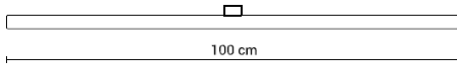

S14d light source 100 cm

20MINI17260LED100 8 W | 2700K | 660lm | CRI+90 | dimmable

110 €

Pleat

Materials: polyester fabric (shade), powder coated steel (base and shade frame)

+

=