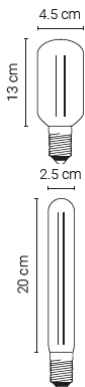

Appendix A

Axle Chandelier 3 glasses configurator for custom configuration

Step 1: Choose the colour of the ceiling rose

		price per piece	quantity	total
20PLAF0300000001	White (RAL 9016)	295 €		
20PLAF0300000040	Black (RAL 9005)	295 €		

Step 2: Choose the suspension type

LED suspension (If chosen, always add step 4)

20AXLE0020LED01	2m black cable	215 €		
20AXLE0050LED01	5m black cable	249 €		

Or

E14 suspension; max. 40W

20AXLE0040E1401	4m black cable	99 €		

Step 3: Choose the glass type and colour

Glass S

20AXLE001500048	Blue	499 €		
20AXLE001500031	Brown	499 €		
20AXLE001500233	Green	499 €		
20AXLE001500161	White	499 €		

Glass M

20AXLE001600048	Blue	695 €		
20AXLE001600031	Brown	695 €		
20AXLE001600233	Green	695 €		
20AXLE001600161	White	695 €		

Glass L

20AXLE002100048	Blue	745 €		
20AXLE002100031	Brown	745 €		
20AXLE002100233	Green	745 €		
20AXLE002100161	White	745 €		

Step 4: Add driver in combination with LED suspension

20DRIVER00003	250-900mA | 20W | phase cut	104 €		
Dali driver on request				

E14 light sources (recommended)

20FILAMENTLED45	LED Filament E14 4.5W | 2700K | 450lm | CRI90 A+ dimmable phase cut	25 €		

20FILAMENTLED25	LED Filament E14 4.5W | 2700K | 400lm | CRI90 A+ dimmable phase cut	20 €		

Total €