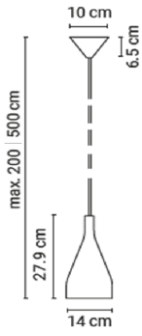

Large

20TIM1691A20ESZ	Ash black 2m matt black cable	199 €
20TIM1691A20OAK	Oak 2m matt black cable	225 €
20TIM1691A20NUT	Walnut 2m matt black cable	245 €
20TIM1691A20ESZ5	Ash black 5m matt black cable	219 €
20TIM1691A20OAK5	Oak 5m matt black cable	245 €
20TIM1691A20NUT5	Walnut 5m matt black cable	265 €

Timber Chandelier