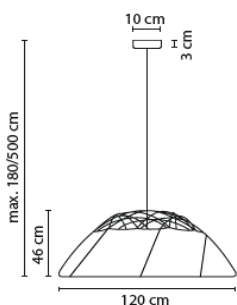

M E27 max. 60W excl. light source

20GLOWK8060061	White	1.8m cable	419 €
20GLOWK8060025	Anthracite	1.8m cable	419 €
20GLOWK8061128	Pebbles	1.8m cable	419 €
20GLOWK8061130	Rust	1.8m cable	419 €
20GLOWK8060061_5	White	5m cable	449 €
20GLOWK8060025_5	Anthracite	5m cable	449 €
20GLOWK8061128_5	Pebbles	5m cable	449 €
20GLOWK8061130_5	Rust	5m cable	449 €