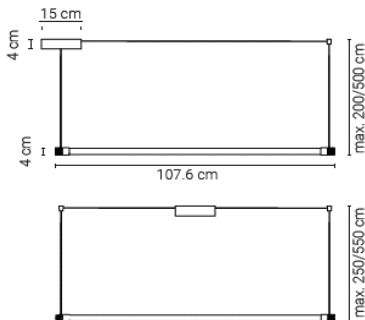

Double

20TIM1692LESZ40	Black (RAL 9005), Ash black	899 €
20TIM1692LOAK40	Black (RAL 9005), Oak	919 €
20TIM1692LNUT40	Black (RAL 9005), Walnut	939 €

Timber Up

Materials: Black (RAL 9005) powder coated steel (base and stem), wood (uplighter)
Built-in LED uplighter | 20W | 1800 -3000K | dim to warm | 1900lm | CRI90
Dimmer on cord

20TIM1695LESZ40	Black (RAL 9005), Ash black	849 €
20TIM1695LNUT40	Black (RAL 9005), Oak	879 €
20TIM1695LOAK40	Black (RAL 9005), Walnut	869 €

Vapour

Materials: PMMA and anodized aluminum (fixture), powder coated steel (ceiling rose)
Black ceiling rose | black ceiling connector

Horizontal

Built-in 2 x LED 7.5W | 1000lm | 2700K | CRI90 | dimmable | phase cut

20VAPOUR0030H40	Black heatsinks	3m black cables	699 €
20VAPOUR0030H51	Gold heatsinks	3m black cables	699 €
20VAPOUR0060H40	Black heatsinks	6m black cables	725 €
20VAPOUR0060H51	Gold heatsinks	6m black cables	725 €