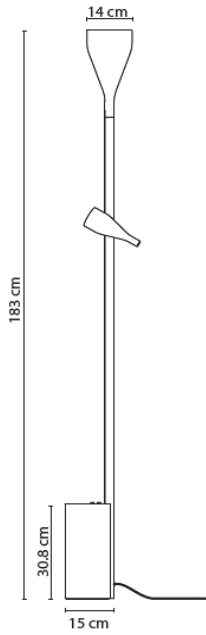

Timber Floor

Materials: powder coated steel (base and stem), wood (spot and uplighter)
Built-in LED uplighter | 20W | 1800 -3000K | dim to warm | 1900lm | CRI90
Built-in LED spot | 3W | 2200-3000K | dim to warm | 300lm | CRI90
Push dimmer on base

You need two articles for a complete Timber floor: 1 base and stem + 1 spot and uplighter.

Base and stem

20TIM183VL00040	Black (RAL 9005), 2.5m black cable	749 €
20TIM183VL00001	White (RAL 9016), 2.5m black cable	749 €

Spot and uplighter

20TIMKAPESZ0040	Ash black	black joint	495 €
20TIMKAPESW0040	Ash white	black joint	495 €
20TIMKAPOAK0040	Oak	black joint	545 €
20TIMKAPNUT0040	Walnut	black joint	595 €
20TIMKAPESZ0001	Ash black	white joint	495 €
20TIMKAPESW0001	Ash white	white joint	495 €
20TIMKAPOAK0001	Oak	white joint	545 €
20TIMKAPNUT0001	Walnut	white joint	595 €

Timber Line

Materials: Black (RAL 9005) powder coated steel, wood (spot)
Built-in LED spot | 4,5W | 2700 | 450lm | CRI90
Phase cut dim