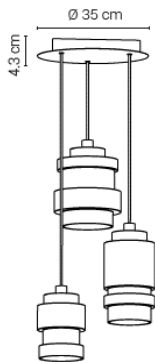

Axle Chandelier

Materials: blown glass, anodized aluminium and powder coated steel

Chandelier 3 glasses (ceiling rose included)

20AXLECH30E1401   Chandelier 3 - S, M, L E14, excl. light source   2.531 €
20AXLECH302LED1   Chandelier 3 - S, M, L LED 2M   2.983 €
20AXLECH305LED1   Chandelier 3 - S, M, L LED 5M   3.085 €

To order choose:

1. The colour of the glass (blue, brown, green, white).
2. Suspension type.
3. Colour of the ceiling rose (white RAL 9016 or black RAL 9005).

For custom configuration see Axle configuration form in appendix A of pricelist.