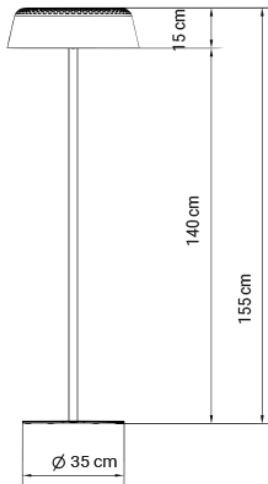

Ring Floor

Materials: powder coated aluminium (shade), powder coated steel (base and stem)
Built-in LED 24W | 2700K | 2700lm | CRI90 | dimmer on stem

You need two articles for a complete Ring Floor: 1 Shade + 1 base and stem.

Shade Ring

20RINGKAP000001	White (RAL 9016)	385 €
20RINGKAP000040	Black (RAL 9005)	385 €

Base and stem

20RINGVL0027001	White (RAL 9016)	689 €
20RINGVL0027040	Black (RAL 9005)	689 €

Ring T1

Materials: powder coated aluminum (shade), powder coated steel (stem and table base)
Built-in LED | 16.4W | 2700K | 2400lm | CRI90
Non-dimmable | switch on stem