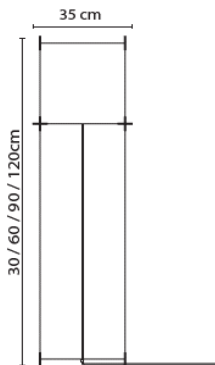

Classic

20LOTEK12001002 Classic black frame (4-unit box, price per unit) 125 €
20LOTEK12002001 Classic steel frame (4-unit box, price per unit) 105 €

Spare parts

08LOTEK03006001 Classic cloth set white (4 sets, price per set) 35 €
08LOTEKVIERKANT Classic aluminium square frame 18 €
08LOTEKVIERKANTZW Classic black square frame 18 €
08LOTEK0000E004 Classic black cable, 2m 18 €