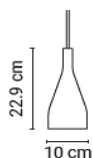

Medium

20TIMBER10ESZ002	Ash black	165 €		
20TIMBER10ESW001	Ash white	165 €		
20TIMBER10OAK001	Oak	189 €		
20TIMBER10NUT001	Walnut	199 €