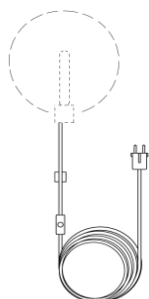

## King Arthur Wall

Materials: anodized aluminium  
E14 | max. 25W | excl. light source

20KING05005040	black	(excl. cable)	365 €
20KING05005051	gold	(excl. cable)	365 €

**Cable (optional)**

20KING05009000	4m black cable with switch, plug and cable guide	65 €
----------------	--	------