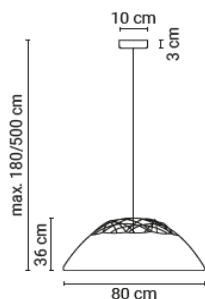

M E27 max. 60W excl. light source

20GLOW08005001	White	1.8m cable	399 €
20GLOW08005040	Black	1.8m cable	399 €
20GLOW08005070	Grey	1.8m cable	399 €
20GLOW08005501	White	5m cable	429 €
20GLOW08005540	Black	5m cable	429 €
20GLOW08005570	Grey	5m cable	429 €