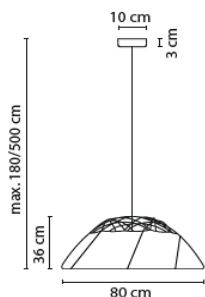

M E27 max. 60W excl. light source

20GLOWK8060061	White	1.8m cable	419 €
20GLOWK8060025	Anthracite	1.8m cable	419 €
20GLOWK8061128	Pebbles	1.8m cable	419 €
20GLOWK8061130	Rust	1.8m cable	419 €
20GLOWK8060061_5	White	5m cable	449 €
20GLOWK8060025_5	Anthracite	5m cable	449 €
20GLOWK8061128_5	Pebbles	5m cable	449 €
20GLOWK8061130_5	Rust	5m cable	449 €

L E27 max. 60W excl. light source

20GLOWK12060061	White	1.8m cable	769 €
20GLOWK12060025	Anthracite	1.8m cable	769 €
20GLOWK12061128	Pebbles	1.8m cable	769 €
20GLOWK12061130	Rust	1.8m cable	769 €
20GLOWK12060061_5	White	5m cable	799 €
20GLOWK12060025_5	Anthracite	5m cable	799 €
20GLOWK12061128_5	Pebbles	5m cable	799 €
20GLOWK12061130_5	Rust	5m cable	799 €

King Arthur Suspension

Materials: anodized aluminium (fixture), steel (ceiling rose)
4m black cable, 4m steel cable, black ceiling rose
4 x E14 | max. 25W | excl. light source

20KING06005040	black	60 x 60	825 €
20KING06005051	gold	60 x 60	825 €

Available until stock runs out.

E14 light source (recommended)

20FILAMENTLED45	LED Filament E14	25 €
4.5W | 2700K | 450lm | CRI90		
A+ dimmable phase cut		

King Arthur Wall

Materials: anodized aluminium
E14 | max. 25W | excl. light source

20KING05005040	black	(excl. cable)	365 €
20KING05005051	gold	(excl. cable)	365 €

Cable (optional)

20KING05009000	4m black cable with switch, plug and cable guide	65 €