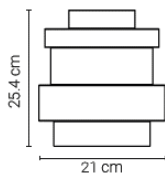

Appendix A

Axle Chandelier 3 glasses configurator for custom configuration

Step 1: Choose the colour of the ceiling rose

		price per piece	quantity	total
20PLAF0300000001	White (RAL 9016)	295 €		
20PLAF0300000040	Black (RAL 9005)	295 €		

Step 2: Choose the suspension type

LED suspension (If chosen, always add step 4)

20AXLE0020LED01	2m black cable	215 €		
20AXLE0050LED01	5m black cable	249 €		

Or

E14 suspension; max. 40W

20AXLE0040E1401	4m black cable	99 €		

Step 3: Choose the glass type and colour

Glass S

20AXLE001500048	Blue	499 €		
20AXLE001500031	Brown	499 €		
20AXLE001500233	Green	499 €		
20AXLE001500161	White	499 €		

Glass M

20AXLE001600048	Blue	695 €		
20AXLE001600031	Brown	695 €		
20AXLE001600233	Green	695 €		
20AXLE001600161	White	695 €		

Glass L

20AXLE002100048	Blue	745 €		
20AXLE002100031	Brown	745 €		
20AXLE002100233	Green	745 €		
20AXLE002100161	White	745 €		

Step 4: Add driver in combination with LED suspension

20DRIVER00003	250-900mA | 20W | phase cut	104 €		
Dali driver on request				

E14 light sources (recommended)

20FILAMENTLED45	LED Filament E14 4.5W | 2700K | 450lm | CRI90 A+ dimmable phase cut	25 €		

20FILAMENTLED25	LED Filament E14 4.5W | 2700K | 400lm | CRI90 A+ dimmable phase cut	20 €		

Total €