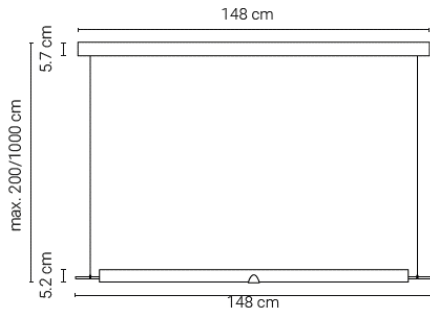

Materials: powder coated aluminium (fixture), powder coated steel (canopy), steel (cables)
Built-in LED SORAA spot | 6W | 2700K | 430lm | CRI90
Built-in LED strip | 25.2W | 2700K-4000K | 2400-2650lm | CRI90
Touch dimmer on fixture

20HL24000009016	White (RAL 9016) fixture and ceiling box	1.550 €
20HL24KAB000010	10m steel cables (to replace the regular 2m)	35 €

Available until stock runs out.

Axle

Materials: blown glass, anodized aluminium and steel

You need two articles for a complete Axle: 1 Axle glass + 1 suspension (Led or E14).