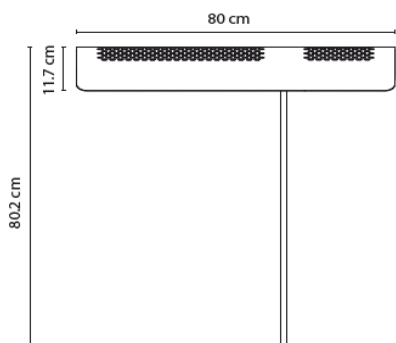

## Table lamp

20FLYBYET127001	White (RAL 9016) 1.85m black cable	734 €
20FLYBYET127040	Black (RAL 9005) 1.85m black cable	734 €
20FLYBYET130001	White (RAL 9016) 1.85m black cable	734 €
20FLYBYET130040	Black (RAL 9005) 1.85m black cable	734 €