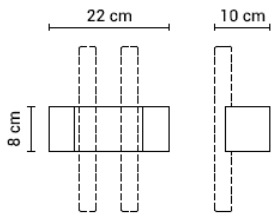

Double

20MINI1726A4OAK

Oak natural

345 €

20MINI1726A4ESZ

Oak black stain

355 €