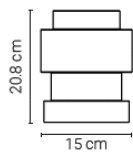

Appendix A

Axle Chandelier 3 glasses configurator for custom configuration

Step 1: Choose the colour of the ceiling rose

		price per piece	quantity	total
20PLAF0300000001	White (RAL 9016)	295 €		
20PLAF0300000040	Black (RAL 9005)	295 €		

Step 2: Choose the suspension type

LED suspension (If chosen, always add step 4)

20AXLE0020LED01	2m black cable	215 €		
20AXLE0050LED01	5m black cable	249 €		

Or

E14 suspension; max. 40W

20AXLE0040E1401	4m black cable	99 €		

Step 3: Choose the glass type and colour

Glass S

20AXLE001500048	Blue	499 €		
20AXLE001500031	Brown	499 €		
20AXLE001500233	Green	499 €		
20AXLE001500161	White	499 €		

Glass M

20AXLE001600048	Blue	695 €		
20AXLE001600031	Brown	695 €		
20AXLE001600233	Green	695 €		
20AXLE001600161	White	695 €		

Glass L

20AXLE002100048	Blue	745 €		
20AXLE002100031	Brown	745 €		
20AXLE002100233	Green	745 €		
20AXLE002100161	White	745 €		

Step 4: Add driver in combination with LED suspension

20DRIVER00003	250-900mA | 20W | phase cut	104 €		
Dali driver on request				

E14 light sources (recommended)

20FILAMENTLED45	LED Filament E14 4.5W | 2700K | 450lm | CRI90 A+ dimmable phase cut	25 €		

20FILAMENTLED25	LED Filament E14 4.5W | 2700K | 400lm | CRI90 A+ dimmable phase cut	20 €		

Total €