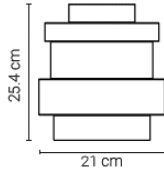

### Step 1: Choose the colour of the ceiling rose

		price per piece	quantity	total
20PLAF0500000001	White (RAL 9016)	300 €		
20PLAF0500000040	Black (RAL 9005)	300 €		