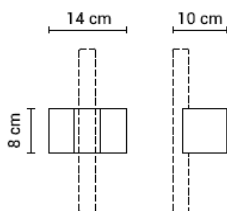

Materials: oak wood
S14d | 230V | max. 8W LED
Excl. light source