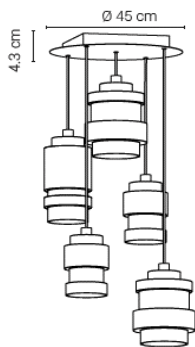

Chandelier 5 glasses (ceiling rose included)

20AXLECH50E1401   Chandelier 5 - 2xS, 2xM, 1xL E14, excl. light source   3.928 €
20AXLECH502LED1   Chandelier 5 - 2xS, 2xM, 1xL LED 2M   4.612 €
20AXLECH505LED1   Chandelier 5 - 2xS, 2xM, 1xL LED 5M   4.782 €

To order choose:

1. The colour of the glass (blue, brown, green, white).
2. Suspension type.
3. Colour of the ceiling rose (white RAL 9016 or black RAL 9005).

For custom configuration see Axle configuration form in appendix B of pricelist.