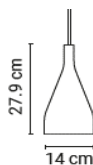

Large

20TIMBER14ESZ002	Ash black	199 €		
20TIMBER14ESW001	Ash white	199 €		
20TIMBER14OAK001	Oak	225 €		
20TIMBER14NUT001	Walnut	245 €		

Total €