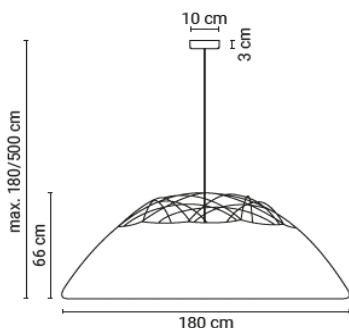

XL 3x E27 max. 60W excl. light source

20GLOW18005001	White	1.8m cable	1.115 €
20GLOW18005040	Black	1.8m cable	1.115 €
20GLOW18005070	Grey	1.8m cable	1.115 €
20GLOW18005501	White	5m cable	1.140 €
20GLOW18005540	Black	5m cable	1.140 €
20GLOW18005570	Grey	5m cable	1.140 €

Shipping costs

Glow XL shipping costs for Netherlands	45 €
Glow XL shipping costs for other contries	upon request

XL Available until stock runs out.

Glow Knit

Materials: stainless steel (frame), steel (ceiling rose)
Cover: Runner by Gabriel (80% polyester / 20% post-consumer recycled polyester)
Ceiling rose and cable black