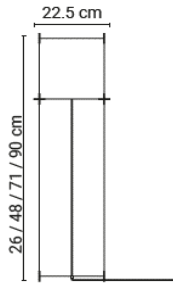

# Lotek® The Original

Materials: powder coated steel (frame), non-woven fabric (cloth)  
 Including rods for 4 different heights  
 2.5m black cable | E27 max. 75W (Lotek® XS max. 40W) | excl. light source  
 Switch on cable