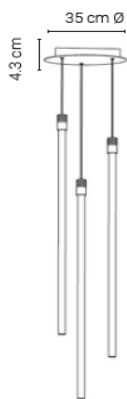

Chandelier 3 pcs

Ceiling rose (white RAL 9016 or black RAL 9005)

20VAPOURCH33V40	Black heatsinks 3m black cables	2.196 €
20VAPOURCH33V51	Gold heatsinks 3m black cables	2.196 €
20VAPOURCH36V40	Black heatsinks 6m black cables	2.274 €
20VAPOURCH36V51	Gold heatsinks 6m black cables	2.274 €

For custom configuration see Vapour configuration form in appendix E of pricelist.