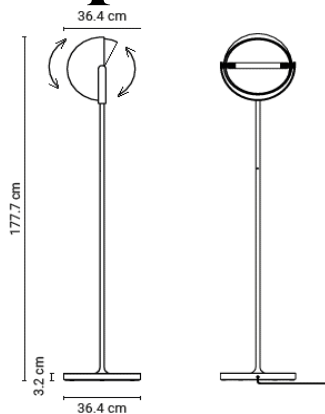

Eclips

Materials: powder coated aluminium (shade) and steel (base and stem)
Built-in LED | 14W | 1800–3000K | 2100lm | CRI95
Touch dimmer on stem

20ECLIPS0009016	White (RAL 9016)	3m black cable	1.149 €
20ECLIPS0007021	Anthracite (RAL7021)	3m black cable	1.149 €

Flybye

Materials: powder coated steel (shade), PMMA (diffuser)
Built-in LED | 3m transparent power cable | 2m steel cables
Dimmable | phase cut