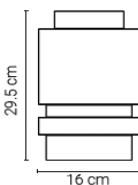

Glass M

20AXLE001600048	Blue	695 €
20AXLE001600031	Brown	695 €
20AXLE001600233	Green	695 €
20AXLE001600161	White	695 €