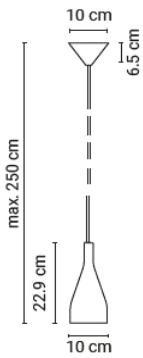

Medium

20TIMBER10ESZ002	Ash black 2.5m black linen cable	165 €
20TIMBER10ESW001	Ash white 2.5m white linen cable	165 €
20TIMBER10OAK001	Oak 2.5m white linen cable	189 €
20TIMBER10NUT001	Walnut 2.5m white linen cable	199 €

Available until stock runs out.