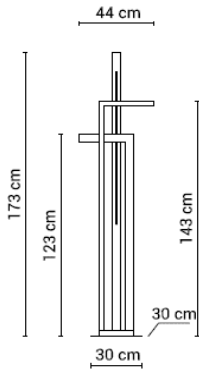

20REFL0171600AK

Oak natural

1.695 €

20REFL01716000Z

Oak black stain

1.725 €

Ring

Materials: powder coated aluminium (shade), PETG (diffuser)

Built-in LED 16.4W | 2700K | 2400lm | CRI90 | dimmable | phase cut