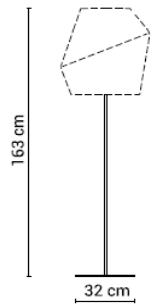

### Pleat base and stem

E27 max. 60W | excl. light source | non-dimmable | switch on cable

20PLEATS000001

base and stem black

470 €