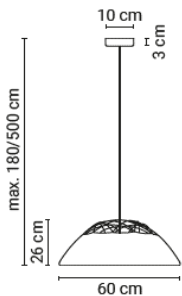

S E27 max. 60W excl. light source

20GLOW06005001	White	1.8m cable	375 €
20GLOW06005040	Black	1.8m cable	375 €
20GLOW06005070	Grey	1.8m cable	375 €
20GLOW06005501	White	5m cable	395 €
20GLOW06005540	Black	5m cable	395 €
20GLOW06005570	Grey	5m cable	395 €