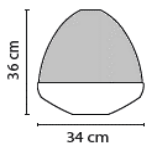

Glass M

20LIMPID02037001

transparent

489 €

20LIMPID02037034

smoke

489 €