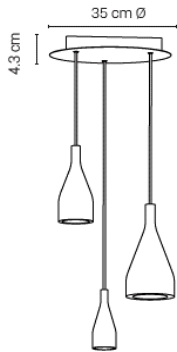

Chandelier 3 pcs

Combination of 1x S, 1x M, 1x L. Ceiling rose (white RAL 9016 or black RAL 9005)

20TIMBERCH3ESZ01	Ash black 2m matt black cable	804 €
20TIMBERCH3OAK01	Oak 2m matt black cable	864 €
20TIMBERCH3NUT01	Walnut 2m matt black cable	904 €

For custom configuration see Timber configuration form in appendix C of pricelist.