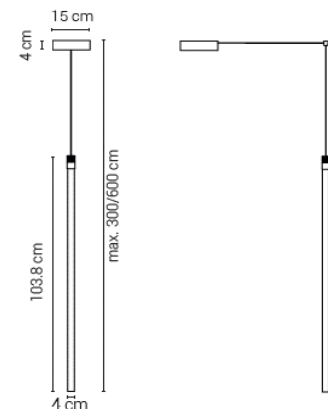

### Horizontal

Built-in 2 x LED 7.5W | 1000lm | 2700K | CRI90 | dimmable | phase cut

20VAPOUR0030H40	Black heatsinks	3m black cables	699 €
20VAPOUR0030H51	Gold heatsinks	3m black cables	699 €
20VAPOUR0060H40	Black heatsinks	6m black cables	725 €
20VAPOUR0060H51	Gold heatsinks	6m black cables	725 €