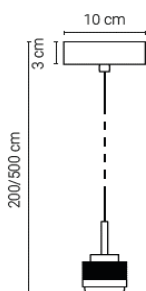

LED suspension

4.7W | 2200-2700K | 470lm | CRI90
Dimmable | phase cut

20AXLE0020LED01	2m black cable / black ceiling rose (RAL 9005)	215 €
20AXLE0050LED01	5m black cable / black ceiling rose (RAL 9005)	249 €