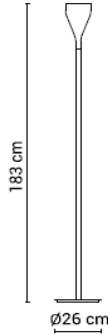

20TIM1695LESZ40	Black (RAL 9005), Ash black	849 €
20TIM1695LNUT40	Black (RAL 9005), Oak	879 €
20TIM1695LOAK40	Black (RAL 9005), Walnut	869 €

Vapour