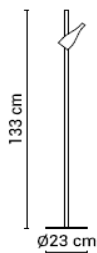

Single

20TIM1691LESZ40	Black (RAL 9005), Ash black	689 €
20TIM1691LOAK40	Black (RAL 9005), Oak	699 €
20TIM1691LNUT40	Black (RAL 9005), Walnut	710 €