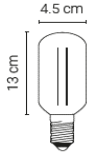

E14 light sources (recommended)

20FILAMENTLED45   LED Filament E14   25 €
4.5W | 2700K | 450lm | CRI90
A+ dimmable phase cut