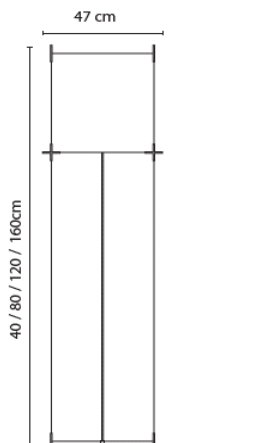

XL

20LOTXL09001001 XL steel frame (2-unit box, price per unit) 150 €

Spare parts

08LOTXL04006001 XL cloth set white (4 sets, price per set) 42 €
08LOTEKXLVIERKANT0 XL aluminium square frame 20 €
08LOTEK0000E005 XL black cable 20 €

Minimism

Materials: oak wood
S14d | 230V | max. 8W LED
Excl. light source