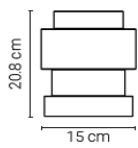

Glass S

20AXLE001500048	Blue	499 €
20AXLE001500031	Brown	499 €
20AXLE001500233	Green	499 €
20AXLE001500161	White	499 €