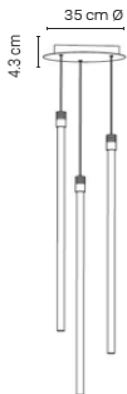

Appendix E

Vapour Chandelier 3 pcs configurator for custom configuration

		price per piece	quantity	total
Step 1: Choose the colour of the ceiling rose				
20PLAF0300000001	White (RAL 9016)	295 €		
20PLAF0300000040	Black (RAL 9005)	295 €		
Step 2: Choose colour and cable length				
20VAPOUR0030V40	Black heatsinks 3m black cables	599 €		
20VAPOUR0030V51	Gold heatsinks 3m black cables	599 €		
20VAPOUR0060V40	Black heatsinks 6m black cables	625 €		
20VAPOUR0060V51	Gold heatsinks 6m black cables	625 €		
Step 3: Add driver				
20DRIVER00001	700mA | 11,9-20,3W | phase cut Dali driver on request	104 €		
Step 4: Add sleeve (optional)				
20VAPOUR000TRGO	Transparant sleeve gold holders	219 €		
20VAPOUR000TRZW	Transparant sleeve black holders	219 €		
20VAPOUR000ZWZW	Black sleeve black holders	219 €		
			Total €