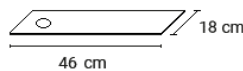

Table base

20VOET00T100001	White (RAL 9016)	125 €
20VOET00T100040	Black (RAL 9005)	125 €

Table mount

20BLADKOPT10040	Table mounting black for T1 suitable for tabletops up to 50 mm thick	71 €

Timber