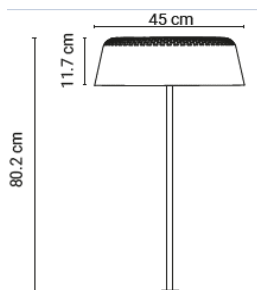

You need two articles for a complete Ring T1: 1 Ring T1 table lamp + 1 table base or table mount.

Table lamp

20RINGT10270001	White (RAL 9016); 1.85 black cable	1.025 €
20RINGT10270040	Black (RAL 9005); 1.85 black cable	1.025 €

Table base

20VOET00T100001	White (RAL 9016)	125 €
20VOET00T100040	Black (RAL 9005)	125 €

Table mount

20BLADKOPT10040	Table mounting black for T1 suitable for tabletops up to 50 mm thick	71 €

Timber

Materials: wood (shade), PVC (ceiling rose black), linen (cable)
Light source included: GU10 LED 6,5W | 2700K | 450lm | CRI90 | dimmable | phase cut