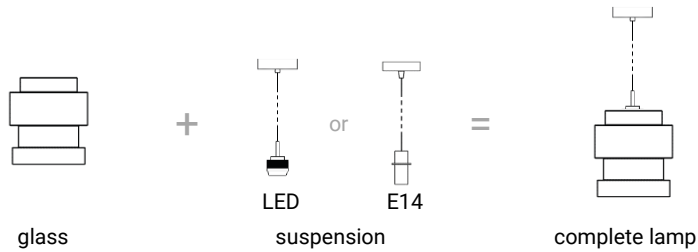

Glass S

20AXLE001500048	Blue	499 €
20AXLE001500031	Brown	499 €
20AXLE001500233	Green	499 €
20AXLE001500161	White	499 €

Glass M

20AXLE001600048	Blue	695 €
20AXLE001600031	Brown	695 €
20AXLE001600233	Green	695 €
20AXLE001600161	White	695 €

Glass L

20AXLE002100048	Blue	745 €
20AXLE002100031	Brown	745 €
20AXLE002100233	Green	745 €
20AXLE002100161	White	745 €

LED suspension

4.7W | 2200-2700K | 470lm | CRI90
Dimmable | phase cut

20AXLE0020LED01	2m black cable / black ceiling rose (RAL 9005)	215 €
20AXLE0050LED01	5m black cable / black ceiling rose (RAL 9005)	249 €