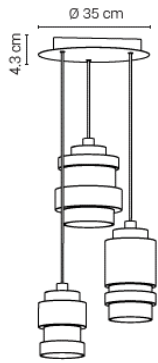

Appendix A

Axle Chandelier 3 glasses configurator for custom configuration

Step 1: Choose the colour of the ceiling rose

		price per piece	quantity	total
20PLAF0300000001	White (RAL 9016)	295 €		
20PLAF0300000040	Black (RAL 9005)	295 €		

Step 2: Choose the suspension type

LED suspension (If chosen, always add step 4)

20AXLE0020LED01	2m black cable	215 €		
20AXLE0050LED01	5m black cable	249 €		

Or

E14 suspension; max. 40W

20AXLE0040E1401	4m black cable	99 €		

Step 3: Choose the glass type and colour

Glass S

20AXLE001500048	Blue	499 €		
20AXLE001500031	Brown	499 €		
20AXLE001500233	Green	499 €		
20AXLE001500161	White	499 €		

Glass M

20AXLE001600048	Blue	695 €		
20AXLE001600031	Brown	695 €		
20AXLE001600233	Green	695 €		
20AXLE001600161	White	695 €		

Glass L

20AXLE002100048	Blue	745 €		
20AXLE002100031	Brown	745 €		
20AXLE002100233	Green	745 €		
20AXLE002100161	White	745 €		

Step 4: Add driver in combination with LED suspension

20DRIVER00003	250-900mA | 20W | phase cut	104 €		
Dali driver on request				

E14 light sources (recommended)

20FILAMENTLED45	LED Filament E14 4.5W | 2700K | 450lm | CRI90 A+ dimmable phase cut	25 €		

20FILAMENTLED25	LED Filament E14 4.5W | 2700K | 400lm | CRI90 A+ dimmable phase cut	20 €		

Total €