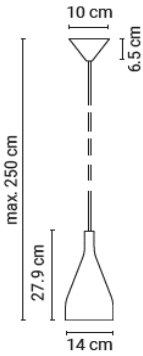

Large

20TIMBER14ESZ002	Ash black 2.5m black linen cable	199 €
20TIMBER14ESW001	Ash white 2.5m white linen cable	199 €
20TIMBER14OAK001	Oak 2.5m white linen cable	225 €
20TIMBER14NUT001	Walnut 2.5m white linen cable	245 €

Available until stock runs out.

Timber - matt black cable - NEW