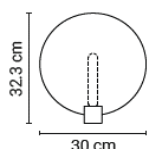

Materials: anodized aluminium
E14 | max. 25W | excl. light source