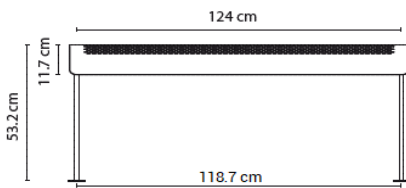

Table base

20VOET00T100001	White (RAL 9016)	26.1x18x0.9cm	125 €
20VOET00T100040	Black (RAL 9005)	26.1x18x0.8cm	125 €

Table mount

20BLADKOPT10040	Table mounting black for T1 suitable for tabletops up to 50 mm thick	71 €

Available until stock runs out.

Flybye T2

Material: powder coated steel (shade), PMMA (diffuser)
Built-in LED | non-dimmable | switch on stem | including plug driver

You need two articles for a complete Flybye T2: 1 Flybye T2 table lamp + 1 table mount.

Table lamp

20FLYBYET227001	White (RAL 9016) 1.85m black cable Built-in LED | 23W | 2700K | 3000lm | CRI90	979 €
20FLYBYET227040	Black (RAL 9005) 1.85m black cable Built-in LED | 23W | 2700K | 3000lm | CRI90	979 €
20FLYBYET230001	White (RAL 9016) 1.85m black cable Built-in LED | 23W | 3000K | 3100lm | CRI90	979 €
20FLYBYET230040	Black (RAL 9005) 1.85m black cable Built-in LED | 23W | 3000K | 3100lm | CRI90	979 €

2700K Available until stock runs out.

Table mount

20BLADKOPT20040	Set (2 pcs) table mounting black for Flybye T2 suitable for tabletops up to 50 mm thick	121 €

Glow

Materials: stainless steel (frame), steel (ceiling rose),
Cover: fire retardant polystretch cloth
Ceiling rose and cable black