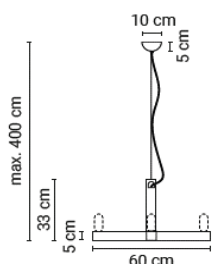

King Arthur Suspension

Materials: anodized aluminium (fixture), steel (ceiling rose)
4m black cable, 4m steel cable, black ceiling rose
4 x E14 | max. 25W | excl. light source