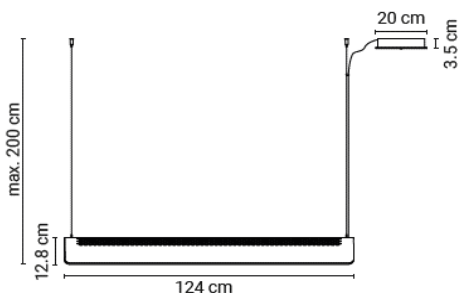

20FLYBYE0027001	White (RAL9016) fixture and ceiling rose	695 €
20FLYBYE0027040	Black (RAL 9005) fixture and ceiling rose	695 €
20FLYBYE0030001	White (RAL9016) fixture and ceiling rose	695 €
20FLYBYE0030040	Black (RAL 9005) fixture and ceiling rose	695 €

20DRIVER00007	Dali driver	104 €

Flybye cover (optional)

Material: 100% new wool; perforated

20FLYBYECOV0653	Divina MD 653 - red	135 €
20FLYBYECOV0843	Divina MD 843 - blue	135 €
20FLYBYECOV0453	Divina MD 453 - beige	135 €
20FLYBYECOV0773	Divina MD 773 - dark blue	135 €
20FLYBYECOV0973	Divina MD 973 - dark green	135 €

Flybye T1

Material: powder coated steel (shade), PMMA (diffuser)
Built-in LED | non-dimmable | switch on stem | including plug driver

You need two articles for a complete Flybye T1: 1 Flybye T1 table lamp + 1 table base or table mount.