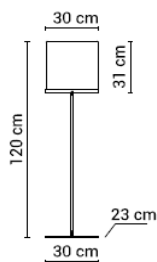

20XIO1718007021	Anthracite (RAL 7021)	599 €
20XIO1718007032	Pebbles (RAL 7032)	599 €
20XIO1718008004	Rust (RAL 7021)	599 €

Cover (optional)

Cover Runner by Gabriel (80% polyester / 20% post-consumer recycled polyester)

20XIO1718060061	White	49 €
20XIO1718060025	Anthracite	49 €
20XIO1718061128	Pebbles	49 €
20XIO1718061130	Rust	49 €