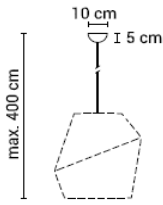

Pleat suspension

E27 max. 60W | excl. light source