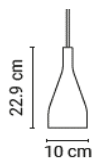

Medium

20TIMBER10ESZ002	Ash black	165 €		
20TIMBER10ESW001	Ash white	165 €		
20TIMBER10OAK001	Oak	189 €		
20TIMBER10NUT001	Walnut	199 €