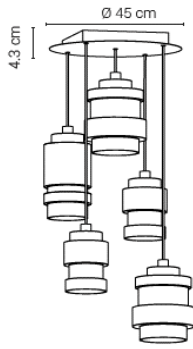

## Axle Chandelier 5 glasses configurator for custom configuration