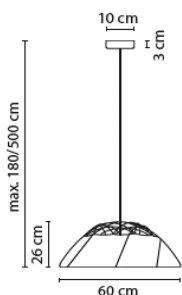

S E27 max. 60W excl. light source

20GLOWK6060061	White	1.8m cable	385 €
20GLOWK6060025	Anthracite	1.8m cable	385 €
20GLOWK6061128	Pebbles	1.8m cable	385 €
20GLOWK6061130	Rust	1.8m cable	385 €
20GLOWK6060061_5	White	5m cable	415 €
20GLOWK6060025_5	Anthracite	5m cable	415 €
20GLOWK6061128_5	Pebbles	5m cable	415 €
20GLOWK6061130_5	Rust	5m cable	415 €