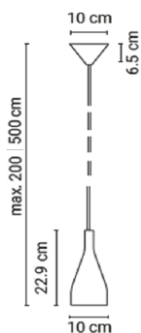

### Small

20TIM1691A22ESZ	Ash black 2m matt black cable	145 €
20TIM1691A22OAK	Oak 2m matt black cable	155 €
20TIM1691A22NUT	Walnut 2m matt black cable	165 €
20TIM1691A22ESZ5	Ash black 5m matt black cable	165 €
20TIM1691A22OAK5	Oak 5m matt black cable	175 €
20TIM1691A22NUT5	Walnut 5m matt black cable	185 €