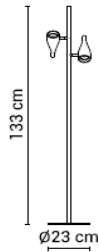

Double

20TIM1692LESZ40	Black (RAL 9005), Ash black	899 €
20TIM1692LOAK40	Black (RAL 9005), Oak	919 €
20TIM1692LNUT40	Black (RAL 9005), Walnut	939 €

Timber Up