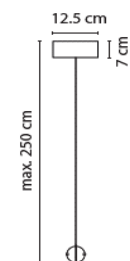

4.8W | 2700K | 600lm | CRI90

Dimmable | phase cut

20LIMPID001700A1

adjustable

380 €

3.5m black power cable, 3.5m steel cable

20LIMPID001700A2

non-adjustable