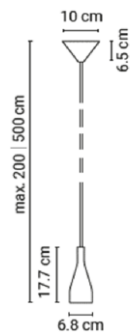

Small

20TIM1691A22ESZ	Ash black 2m matt black cable	145 €
20TIM1691A22OAK	Oak 2m matt black cable	155 €
20TIM1691A22NUT	Walnut 2m matt black cable	165 €
20TIM1691A22ESZ5	Ash black 5m matt black cable	165 €
20TIM1691A22OAK5	Oak 5m matt black cable	175 €
20TIM1691A22NUT5	Walnut 5m matt black cable	185 €