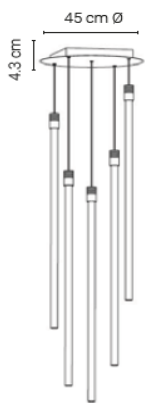

Appendix F

Vapour Chandelier 5 pcs configurator for custom configuration

Step 1: Choose the colour of the ceiling rose

20PLAF0500000001	White (RAL 9016)
20PLAF05000000040	Black (RAL 9005)

price per
piece

quantity

total

300 €

300 €

Step 2: Choose colour and cable length

20VAPOUR0030V40	Black heatsinks 3m black cables
20VAPOUR0030V51	Gold heatsinks 3m black cables
20VAPOUR0060V40	Black heatsinks 6m black cables
20VAPOUR0060V51	Gold heatsinks 6m black cables

599 €

599 €

625 €

625 €

Step 3: Add driver

20DRIVER00002	1000mA | 21-30W | phase cut
Dali driver on request	

104 €

Step 4: Add sleeve (optional)

20VAPOUR000TRGO	Transparant sleeve gold holders
20VAPOUR000TRZW	Transparant sleeve black holders
20VAPOUR000ZWZW	Black sleeve black holders

219 €

219 €

219 €

Total €