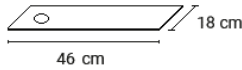

## Table lamp

20FLYBYET127001	White (RAL 9016) 1.85m black cable	734 €
20FLYBYET127040	Black (RAL 9005) 1.85m black cable	734 €
20FLYBYET130001	White (RAL 9016) 1.85m black cable	734 €
20FLYBYET130040	Black (RAL 9005) 1.85m black cable	734 €