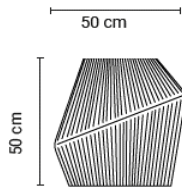

+

base and stem

=

Pleat floor

You need two articles for a complete Pleat: 1 shade + 1 suspension or 1 base and stem.