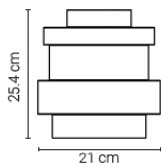

Glass L

20AXLE002100048	Blue	745 €
20AXLE002100031	Brown	745 €
20AXLE002100233	Green	745 €
20AXLE002100161	White	745 €