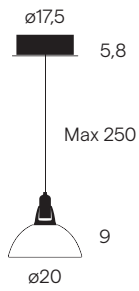

### Galileo

3000K	Brushed Nickel (Brushed Nickel/Black ceiling rose)	GALD44K30	<b>2.980,00</b>	ON/OFF-PUSH DIM-1/10V DALI
		GALTF44K30220	<b>2.980,00</b>	PHASE CUT
	Brushed Gold (Brushed Gold/Black ceiling rose)	GALD45K30	<b>3.150,00</b>	ON/OFF-PUSH DIM-1/10V DALI
		GALTF45K30220	<b>3.150,00</b>	PHASE CUT
2700K	Brushed Nickel (Brushed Nickel/Black ceiling rose)	GALD44K27	<b>2.980,00</b>	ON/OFF-PUSH DIM-1/10V DALI
		GALTF44K27220	<b>2.980,00</b>	PHASE CUT
	Brushed Gold (Brushed Gold/Black ceiling rose)	GALD45K27	<b>3.150,00</b>	ON/OFF-PUSH DIM-1/10V DALI
		GALTF45K27220	<b>3.150,00</b>	PHASE CUT

29x30x27 (cm)  
0,02 m³ - 4,65 Kg

Model	CCT & Finish	Code	Euro €	Technical Info
-------	--------------	------	--------	----------------