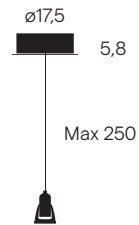

### Galileo

3000K	Brushed Nickel (Brushed Nickel/Black ceiling rose)	GALD44K30	<b>2.980,00</b>	ON/OFF-PUSH DIM-1/10V DALI
		GALTF44K30220	<b>2.980,00</b>	PHASE CUT
	Brushed Gold (Brushed Gold/Black ceiling rose)	GALD45K30	<b>3.150,00</b>	ON/OFF-PUSH DIM-1/10V DALI
		GALTF45K30220	<b>3.150,00</b>	PHASE CUT
2700K	Brushed Nickel (Brushed Nickel/Black ceiling rose)	GALD44K27	<b>2.980,00</b>	ON/OFF-PUSH DIM-1/10V DALI
		GALTF44K27220	<b>2.980,00</b>	PHASE CUT
	Brushed Gold (Brushed Gold/Black ceiling rose)	GALD45K27	<b>3.150,00</b>	ON/OFF-PUSH DIM-1/10V DALI
		GALTF45K27220	<b>3.150,00</b>	PHASE CUT

29x30x27 (cm)  
0,02 m³ - 4,65 Kg

Model	CCT & Finish	Code	Euro €	Technical Info
-------	--------------	------	--------	----------------

### Galileo Led Upgrade (Glass shade not included)

3000K	Brushed Nickel (Brushed Nickel/Black ceiling rose)	GALCRD44K30	<b>714,00</b>	ON/OFF-PUSH DIM-1/10V DALI
		GALCRTF44K30220	<b>714,00</b>	PHASE CUT
	Brushed Gold (Brushed Gold/Black ceiling rose)	GALCRD45K30	<b>875,00</b>	ON/OFF-PUSH DIM-1/10V DALI
		GALCRTF45K30220	<b>875,00</b>	PHASE CUT
2700K	Brushed Nickel (Brushed Nickel/Black ceiling rose)	GALCRD44K27	<b>714,00</b>	ON/OFF-PUSH DIM-1/10V DALI
		GALCRTF44K27220	<b>714,00</b>	PHASE CUT
	Brushed Gold (Brushed Gold/Black ceiling rose)	GALCRD45K27	<b>875,00</b>	ON/OFF-PUSH DIM-1/10V DALI
		GALCRTF45K27220	<b>875,00</b>	PHASE CUT